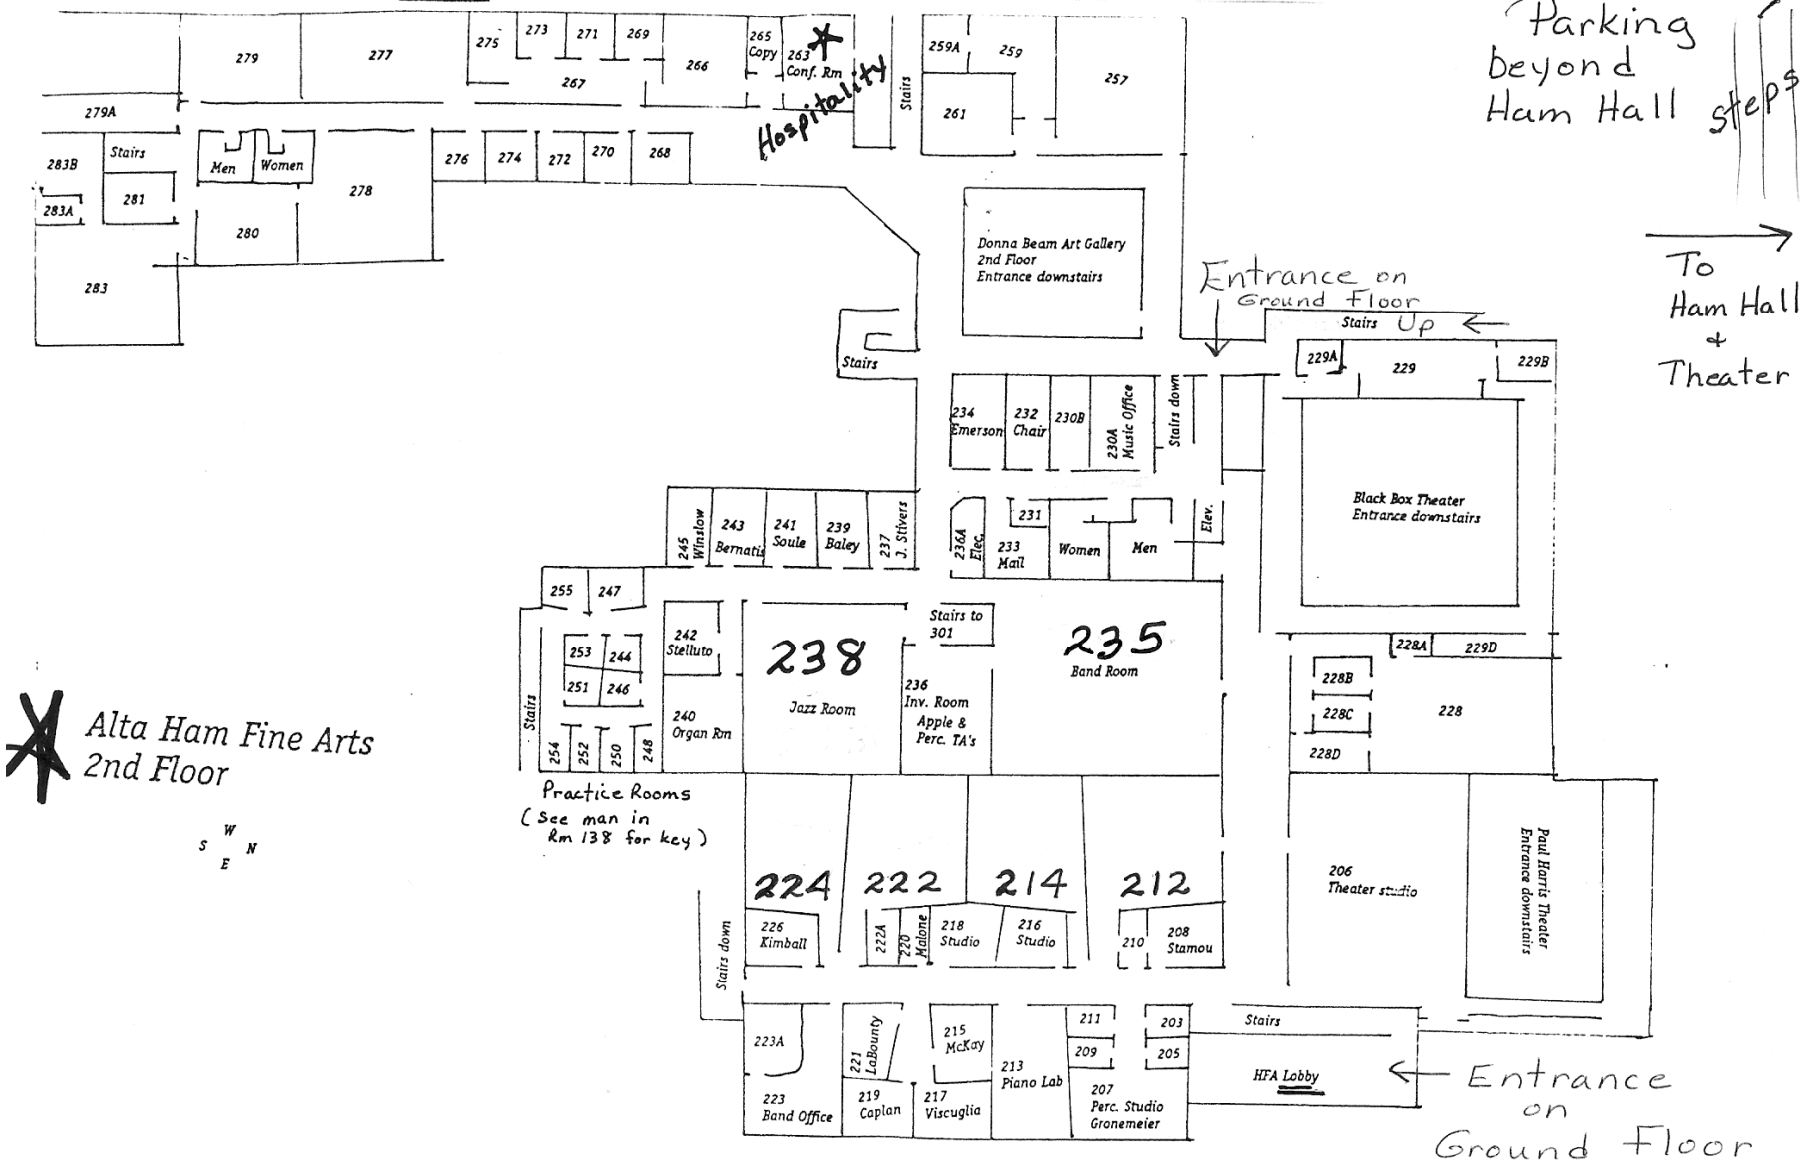

# UNLV - Alta Ham Building 1st Floor Map

UNLV  
Alta Ham Fine Arts  
1st Floor

Ground Level

Parking ←

Parking →

← Harmon

Maryland Pkwy

→ Beam Music Center  
→ Flamingo

# UNLV - Alta Ham Building 2<sup>nd</sup> Floor Map

Parking

↓ Maryland Pkwy ↓

Parking